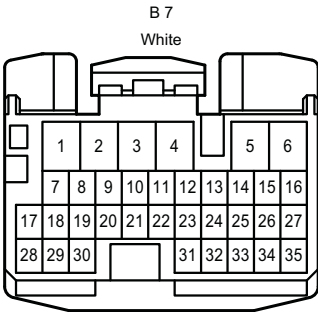

- * 1 : 1KD-FTV
- * 2 : 2KD-FTV
- * 3 : 2KD-FTV Wide Body

* 1 : 1KD-FTV
 * 2 : 2KD-FTV

- * 2 : 2KD-FTV
- * 5 : Before Oct. 2006 Production, RHD From Oct. 2006 Production
- * 6 : LHD From Oct. 2006 Production

(Before Sep. 2007 Production)

(From Sep. 2007 Production)

(Before Sep. 2007 Production)

(From Sep. 2007 Production)

H 18
Black

H 20
White

H 23
White

H 46
Black