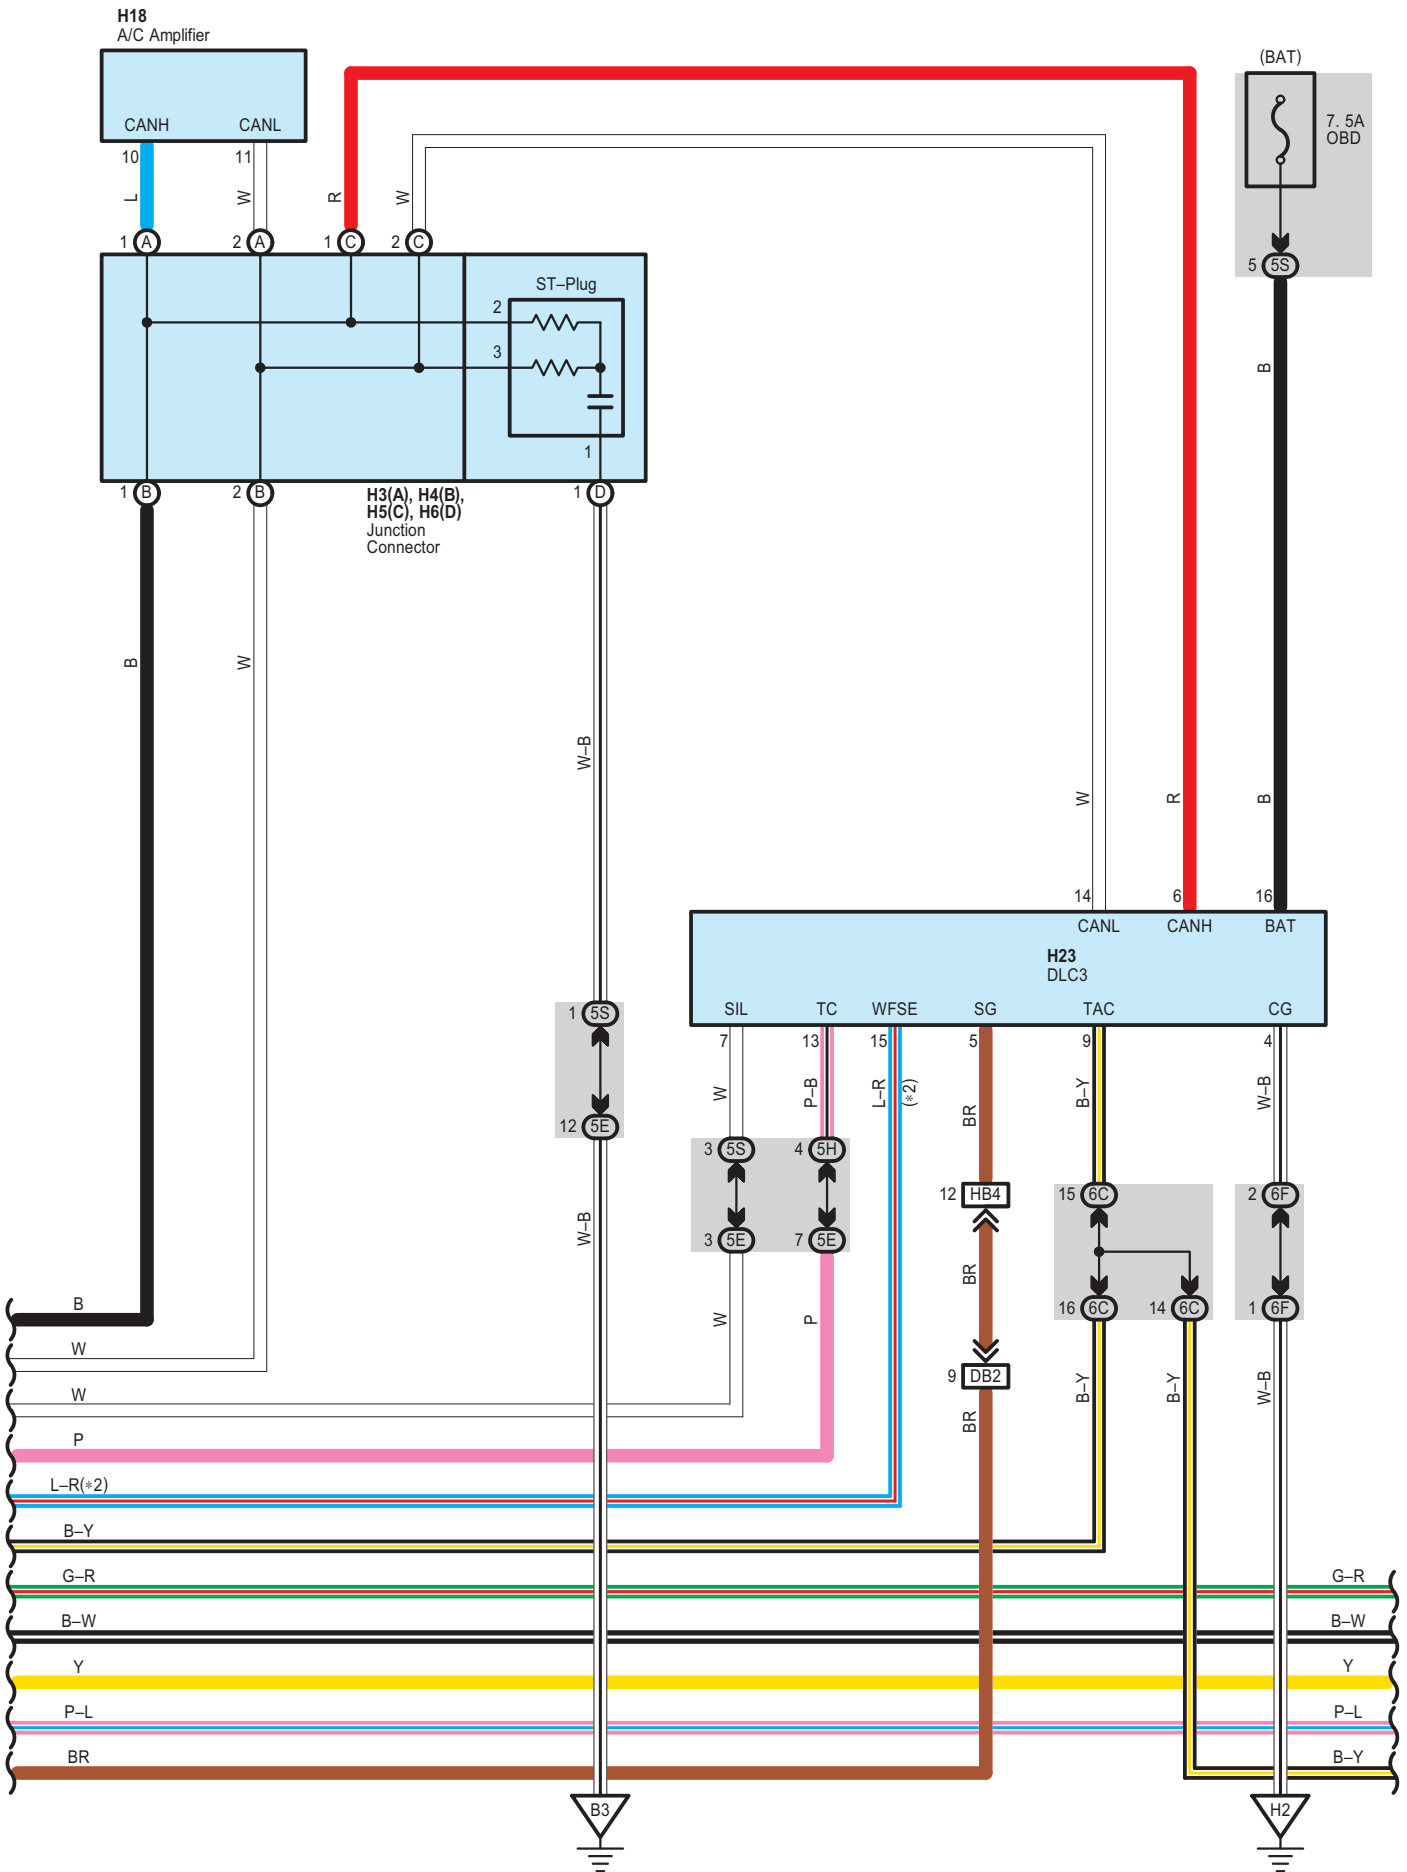

- * 1 : 1KD-FTV
- * 2 : 2KD-FTV
- * 3 : 2KD-FTV Wide Body

* 1 : 1KD-FTV
 * 2 : 2KD-FTV

- * 2 : 2KD-FTV
- * 5 : Before Oct. 2006 Production, RHD From Oct. 2006 Production
- * 6 : LHD From Oct. 2006 Production

(Before Sep. 2007 Production)

(From Sep. 2007 Production)

(Before Sep. 2007 Production)

(From Sep. 2007 Production)

H 18
Black

H 20
White

H 23
White

H 46
Black

O 3
White

1E
White

1J
White

5C
White

5D
White

5E
White

5H
White

5J
White

DB3
Dark Gray

DB4
Gray

DB7
Gray

DO1
White

HB1
White

HB4
Gray

HH1
White