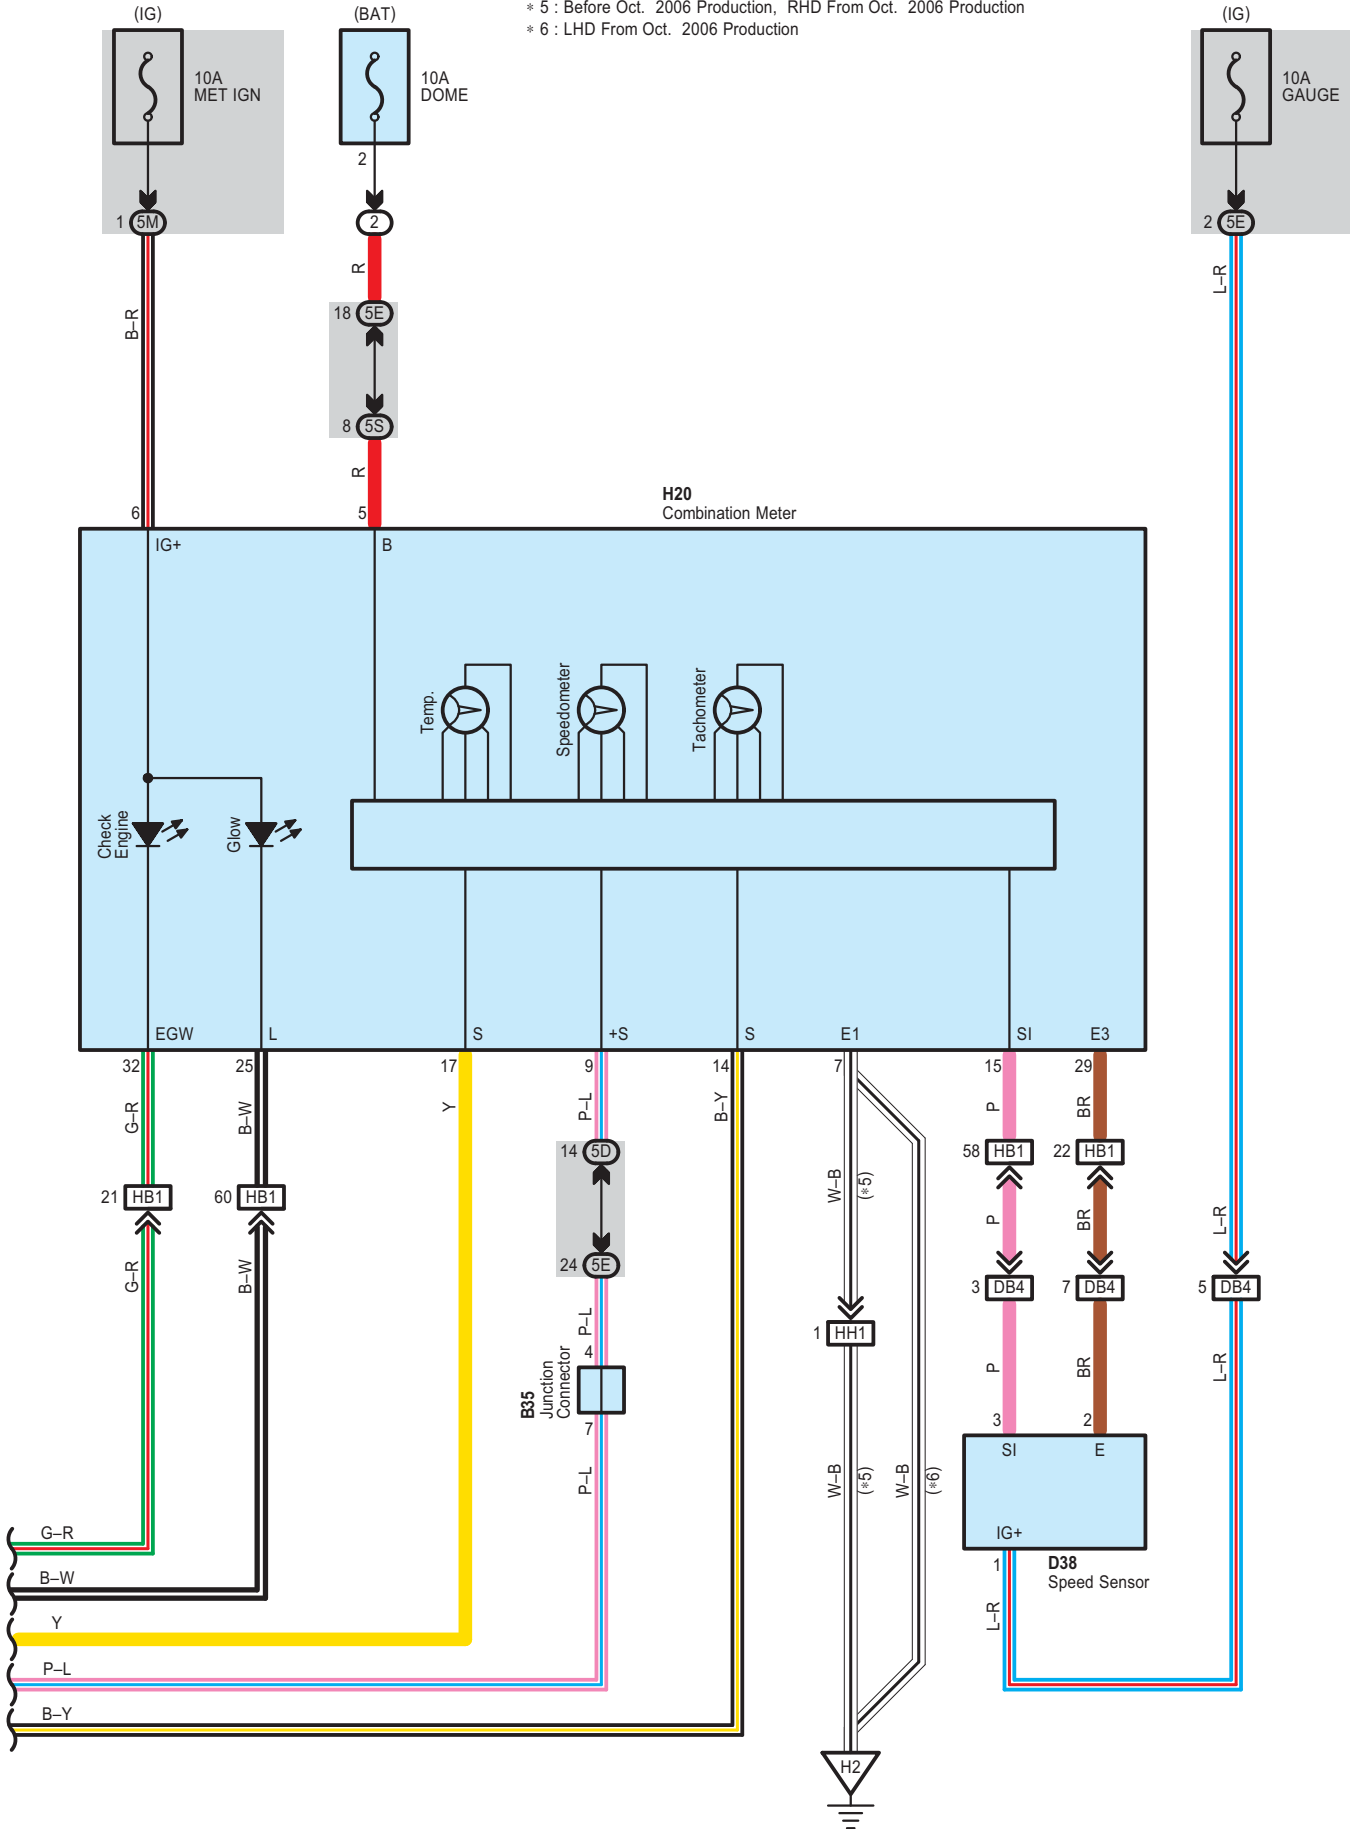

- * 1 : 1KD-FTV
- * 2 : 2KD-FTV
- * 3 : 2KD-FTV Wide Body

* 1 : 1KD-FTV
 * 2 : 2KD-FTV

- * 2 : 2KD-FTV
- * 5 : Before Oct. 2006 Production, RHD From Oct. 2006 Production
- * 6 : LHD From Oct. 2006 Production

(Before Sep. 2007 Production)

(From Sep. 2007 Production)

(Before Sep. 2007 Production)

(From Sep. 2007 Production)

H 18
Black

H 20
White

H 23
White

H 46
Black