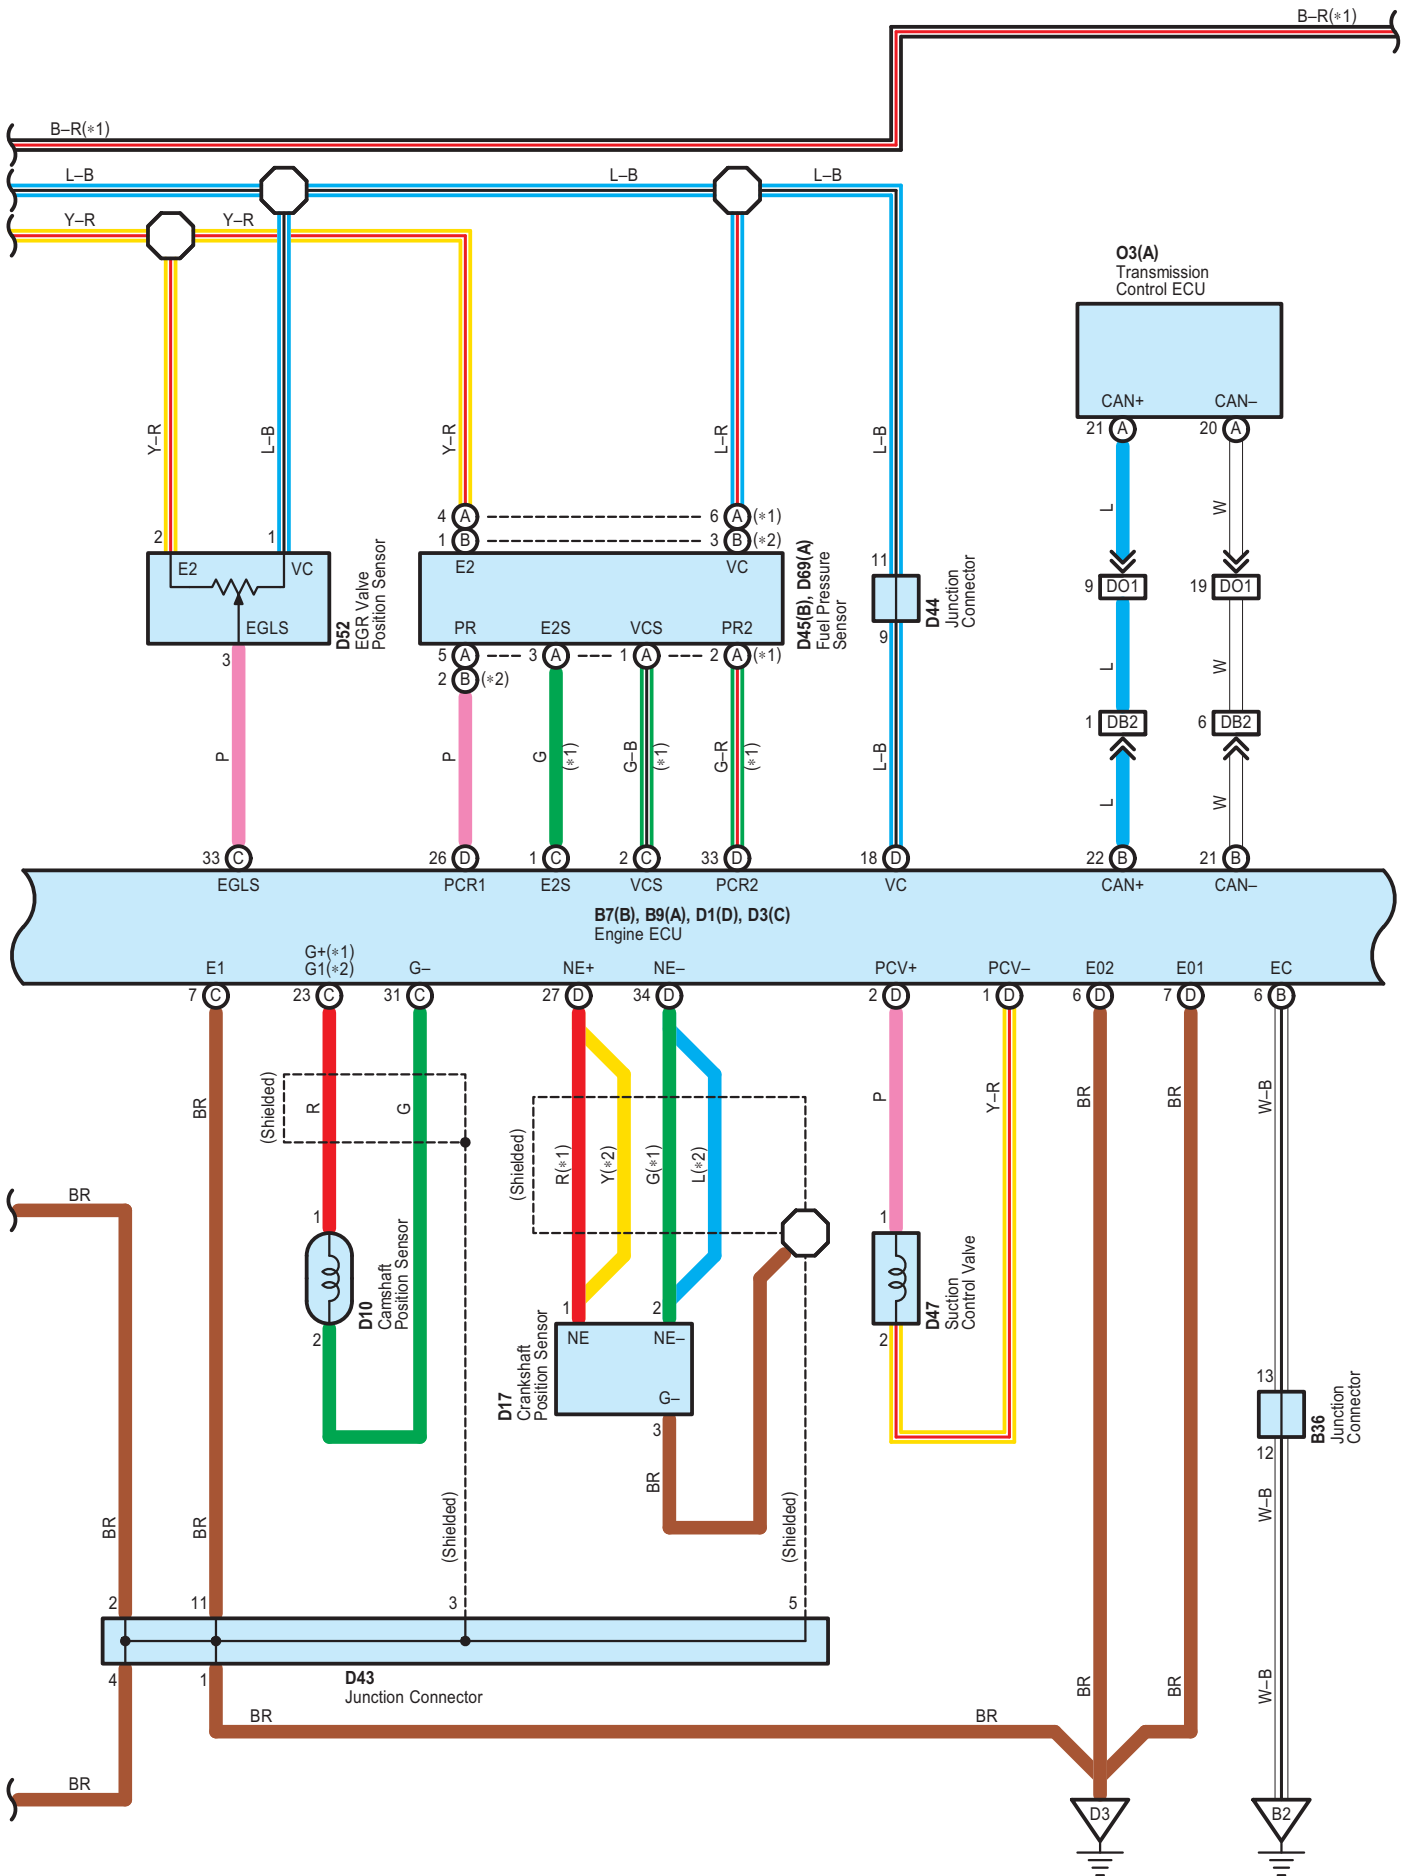

- * 1 : 1KD-FTV
- * 2 : 2KD-FTV
- * 3 : 2KD-FTV Wide Body

* 1 : 1KD-FTV
 * 2 : 2KD-FTV

- * 2 : 2KD-FTV
- * 5 : Before Oct. 2006 Production, RHD From Oct. 2006 Production
- * 6 : LHD From Oct. 2006 Production

(Before Sep. 2007 Production)

(From Sep. 2007 Production)

(Before Sep. 2007 Production)

(From Sep. 2007 Production)

H 18
Black

H 20
White

H 23
White

H 46
Black

O 3
White

1E
White

1J
White

5C
White

5D
White

5E
White

5H
White

5J
White

DB3
Dark Gray

DB4
Gray

DB7
Gray

DO1
White

HB1
White

HB4
Gray

HH1
White