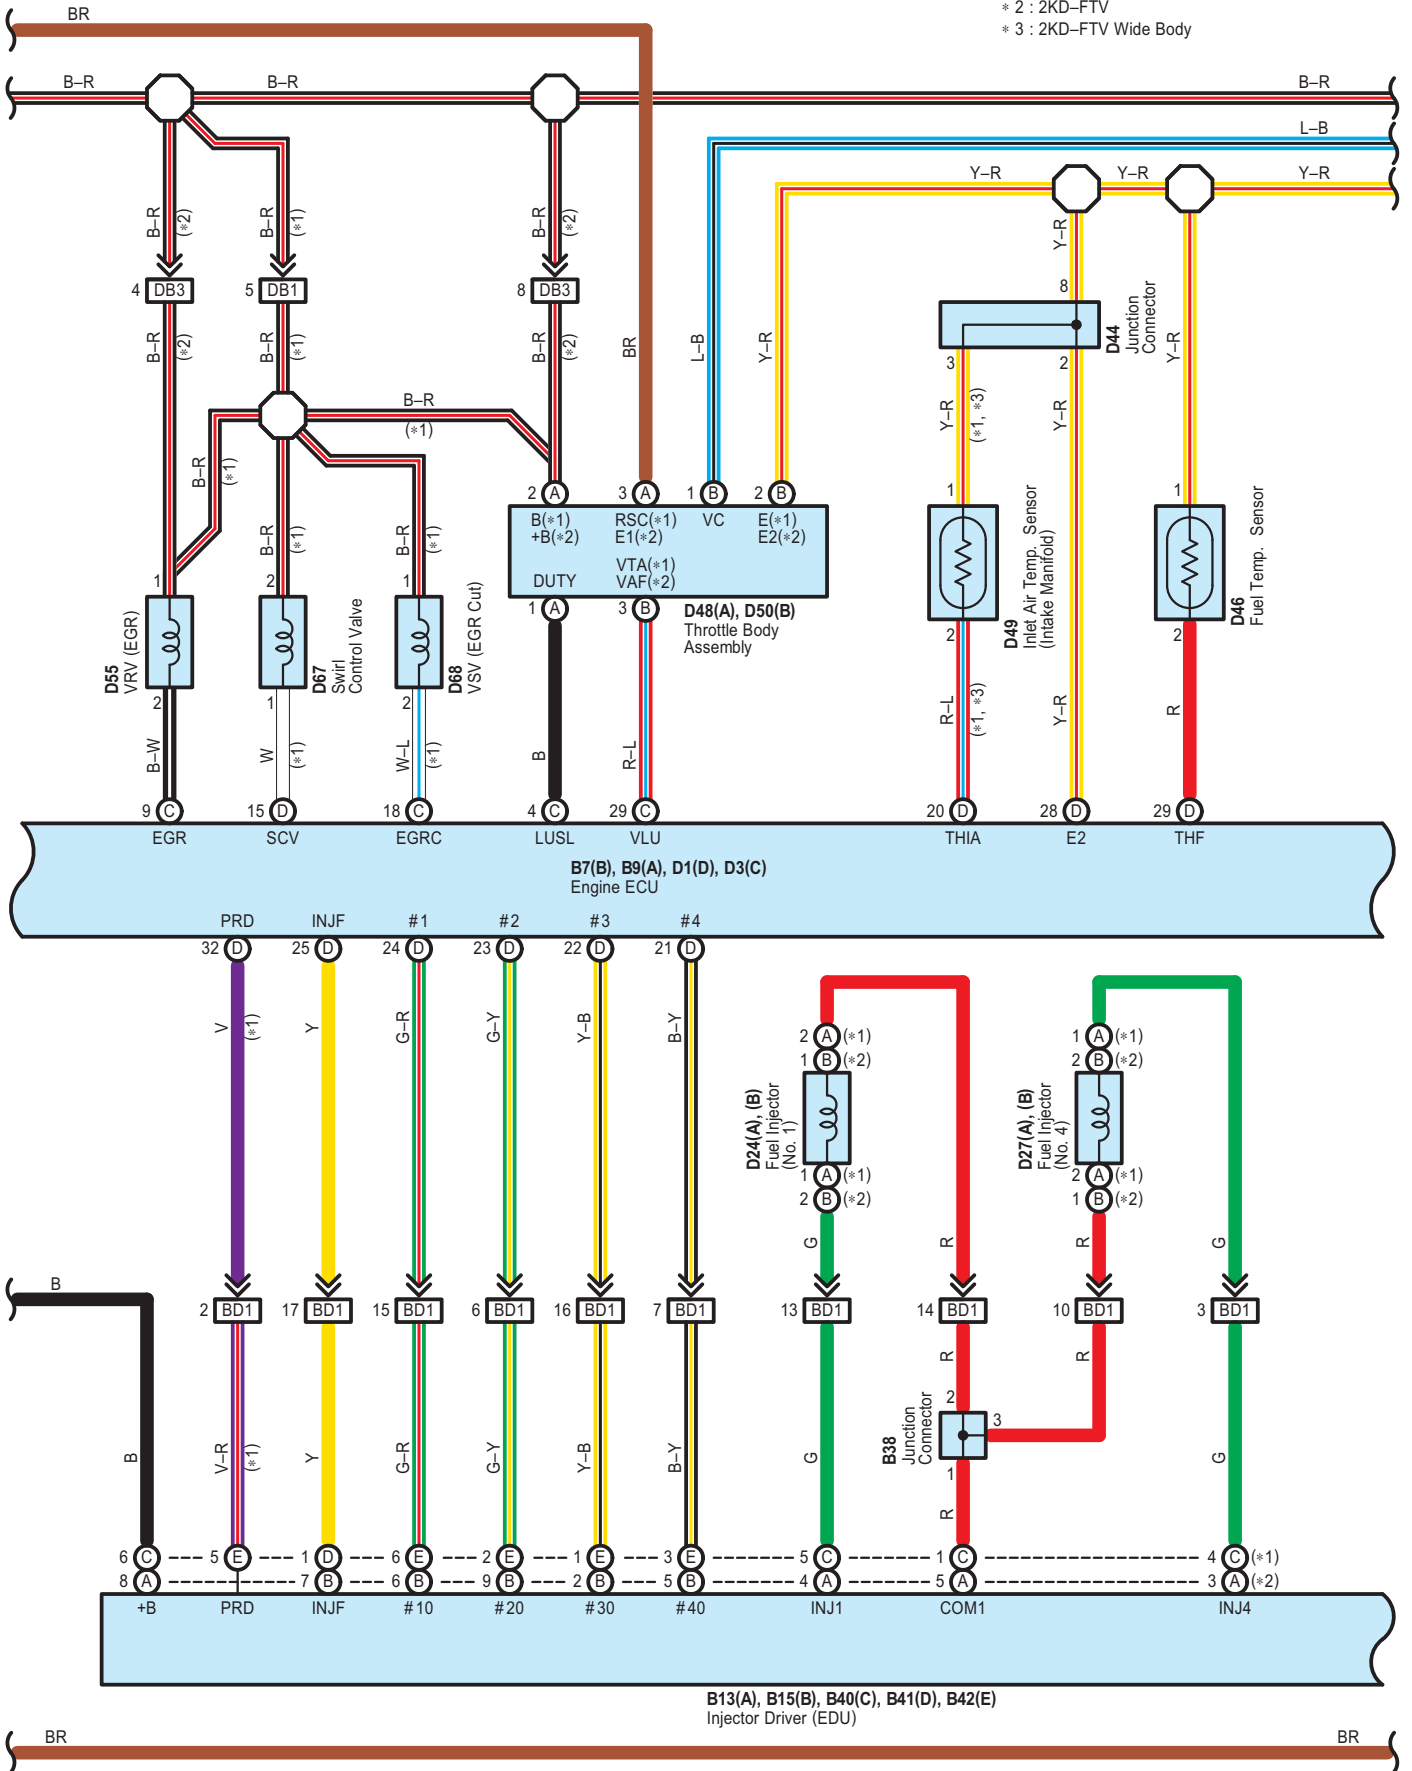

- * 1 : 1KD-FTV
- * 2 : 2KD-FTV
- * 3 : 2KD-FTV Wide Body

* 1 : 1KD-FTV
 * 2 : 2KD-FTV

- * 2 : 2KD-FTV
- * 5 : Before Oct. 2006 Production, RHD From Oct. 2006 Production
- * 6 : LHD From Oct. 2006 Production

(Before Sep. 2007 Production)

(From Sep. 2007 Production)

(Before Sep. 2007 Production)

(From Sep. 2007 Production)

H 18
Black

H 20
White

H 23
White

H 46
Black

5M
White

5S
White

6C
Gray

6F
Gray

AB1
Gray

BD1
Gray

DB1
Gray

DB2
Black

DB3
Dark Gray

DB4
Gray

DB7
Gray

DO1
White

HB1
White

HB4
Gray

HH1
White