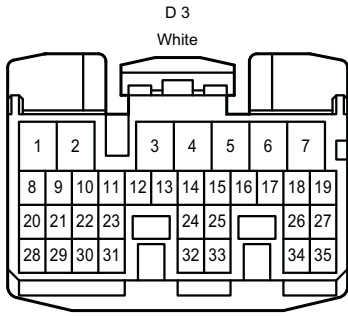

- * 1 : 1KD-FTV
- * 2 : 2KD-FTV
- * 3 : 2KD-FTV Wide Body

* 1 : 1KD-FTV
 * 2 : 2KD-FTV

- * 2 : 2KD-FTV
- * 5 : Before Oct. 2006 Production, RHD From Oct. 2006 Production
- * 6 : LHD From Oct. 2006 Production

(Before Sep. 2007 Production)

(From Sep. 2007 Production)

(Before Sep. 2007 Production)

(From Sep. 2007 Production)

H 18
Black

H 20
White

H 23
White

H 46
Black

O 3
White

1E
White

1J
White

5C
White

5D
White

5E
White

5H
White

5J
White