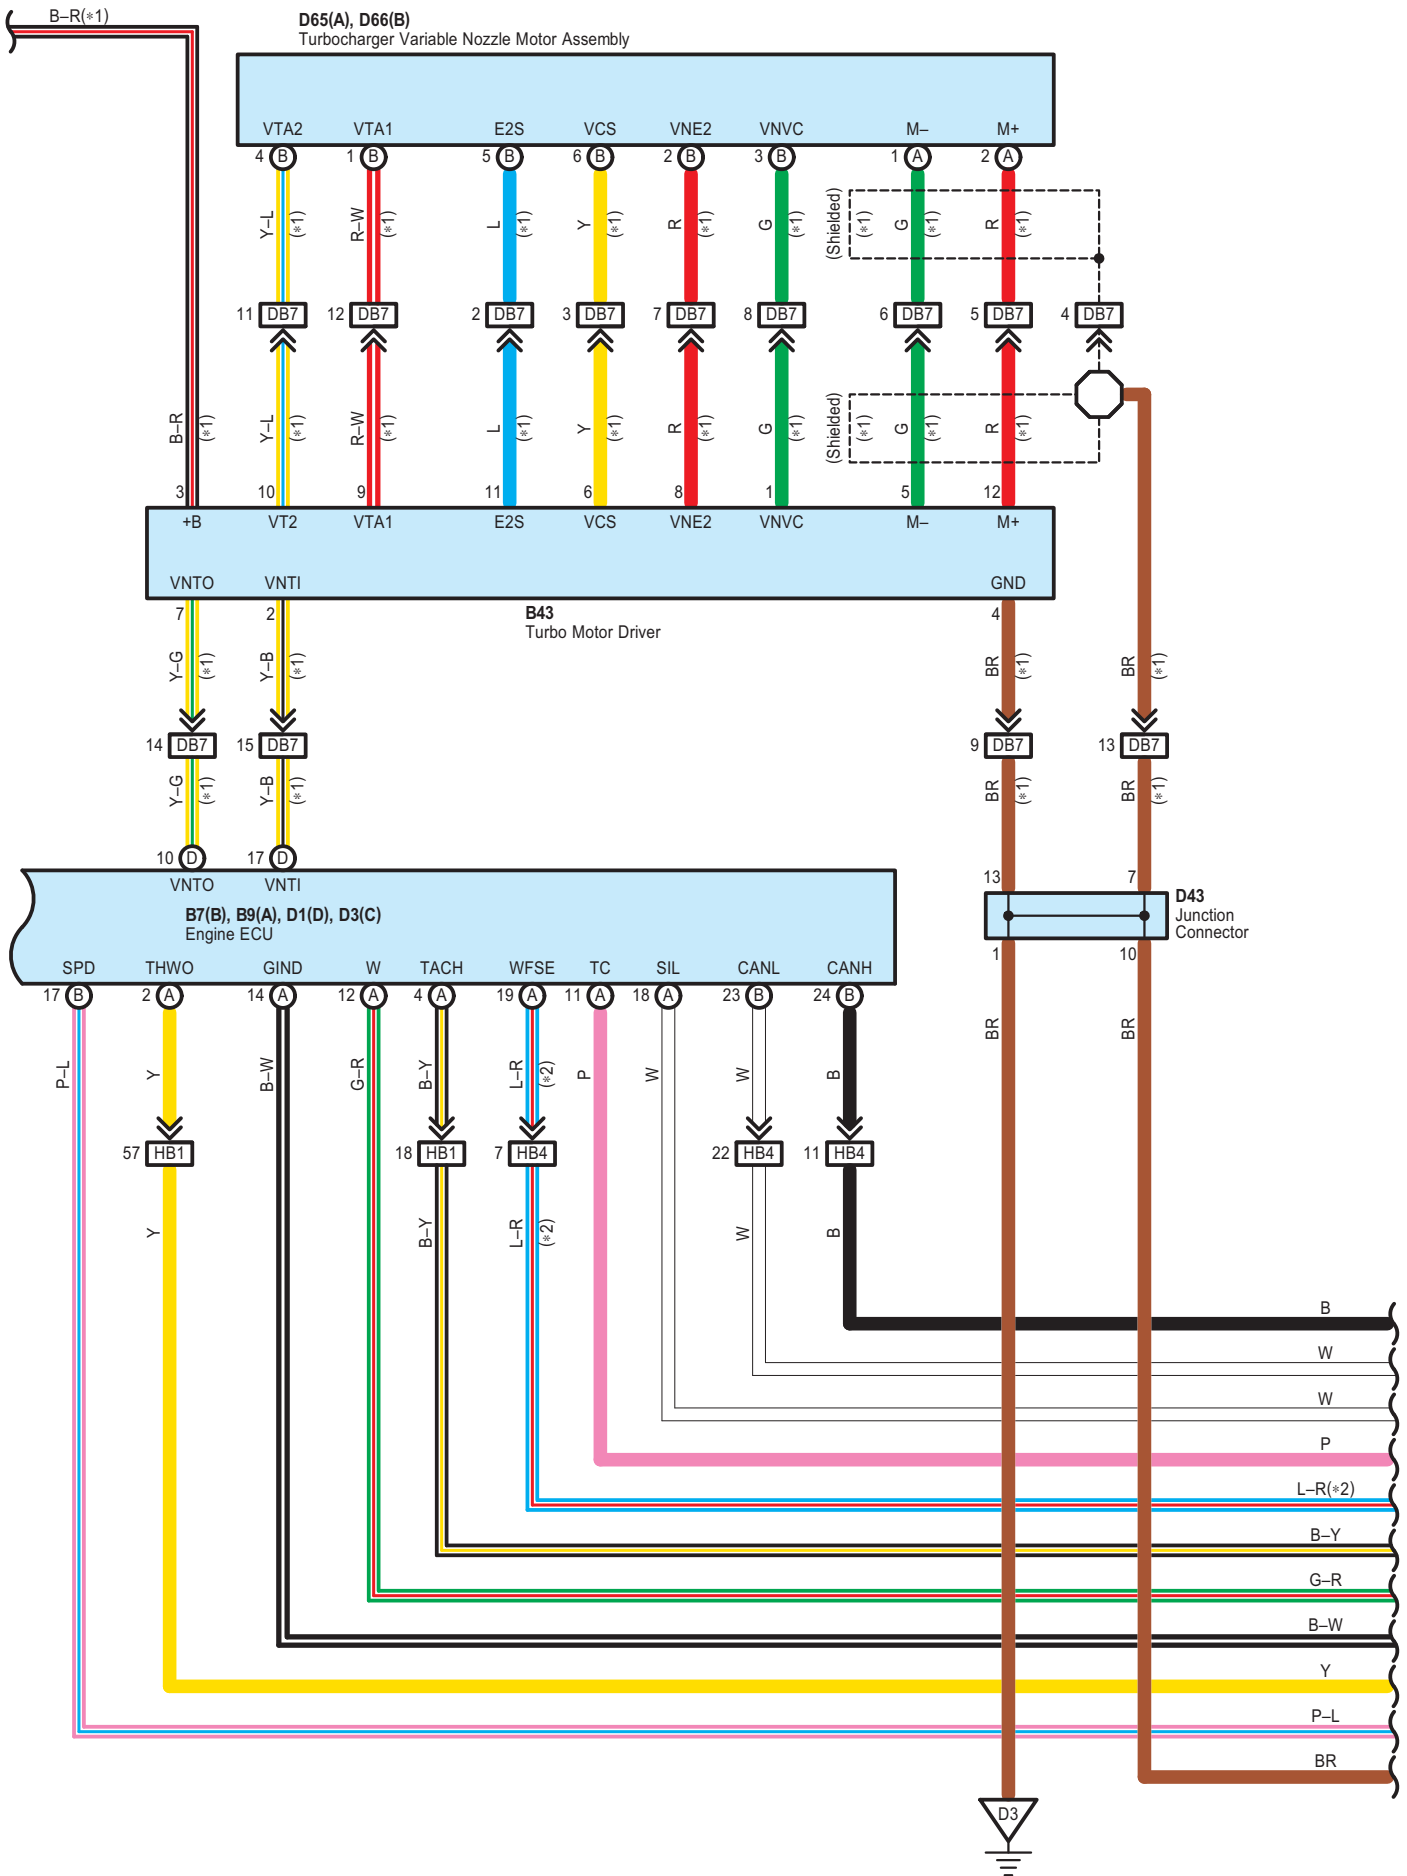

- * 1 : 1KD-FTV
- * 2 : 2KD-FTV
- * 3 : 2KD-FTV Wide Body

* 1 : 1KD-FTV
 * 2 : 2KD-FTV

- * 2 : 2KD-FTV
- * 5 : Before Oct. 2006 Production, RHD From Oct. 2006 Production
- * 6 : LHD From Oct. 2006 Production

(Before Sep. 2007 Production)

(From Sep. 2007 Production)

(Before Sep. 2007 Production)

(From Sep. 2007 Production)

H 18
Black

H 20
White

H 23
White

H 46
Black

O 3
White

1E
White

1J
White

5C
White

5D
White

5E
White

5H
White

5J
White

DB3
Dark Gray

DB4
Gray

DB7
Gray

DO1
White

HB1
White

HB4
Gray

HH1
White