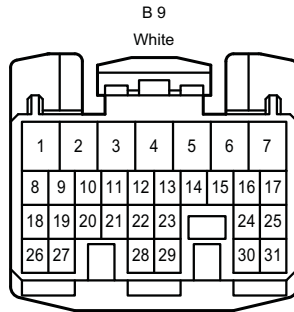

- * 1 : 1KD-FTV
- * 2 : 2KD-FTV
- * 3 : 2KD-FTV Wide Body

* 1 : 1KD-FTV
 * 2 : 2KD-FTV

- * 2 : 2KD-FTV
- * 5 : Before Oct. 2006 Production, RHD From Oct. 2006 Production
- * 6 : LHD From Oct. 2006 Production

(Before Sep. 2007 Production)

(From Sep. 2007 Production)

(Before Sep. 2007 Production)

(From Sep. 2007 Production)

H 18
Black

H 20
White

H 23
White

H 46
Black